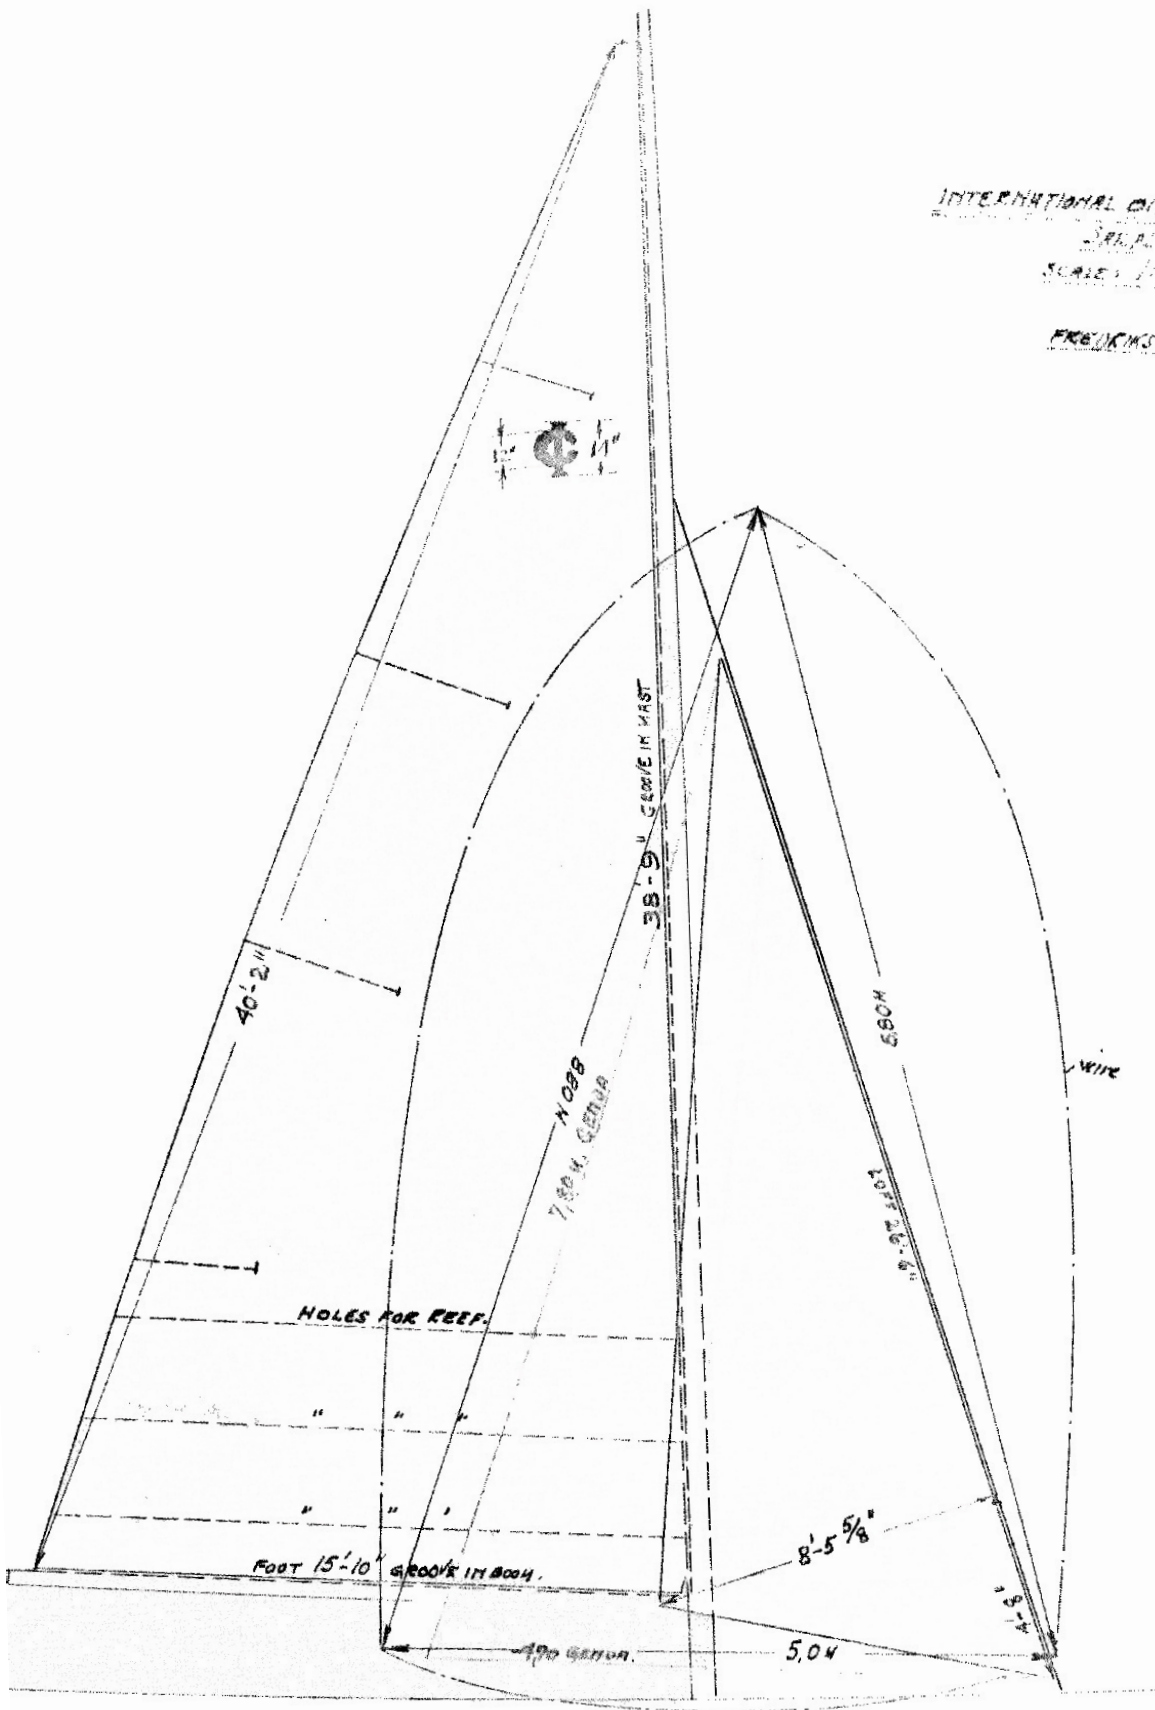

INTERNATIONAL ONE DESIGN BOAT
 SAIL PLAN
 SCALE 1:40

FREJUNKSTAD-NORWAY 1936

Handwritten signature

Sail Plan

International One-Design World Class Rules

The dimensions shown in this drawing have been changed in the Class Rules. The drawing has been included for general arrangement & historical reference.