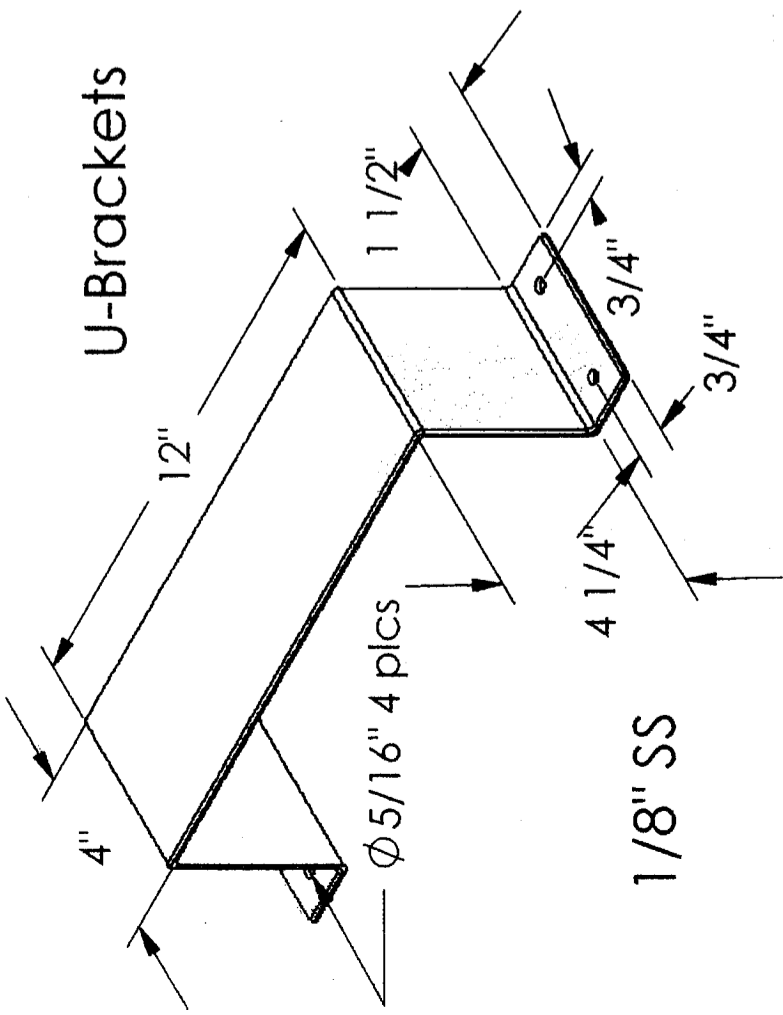

**Forestay Assembly  
Port & Stbd pcs  
1 set/boat**

1/4" S.S.

**U-Brackets**

5 3/8" holes  
each side

1/8" SS

**Rudder  
Skeleton  
1" S.S. shaft**

I.O.D. parts

**C.W. HOOD**