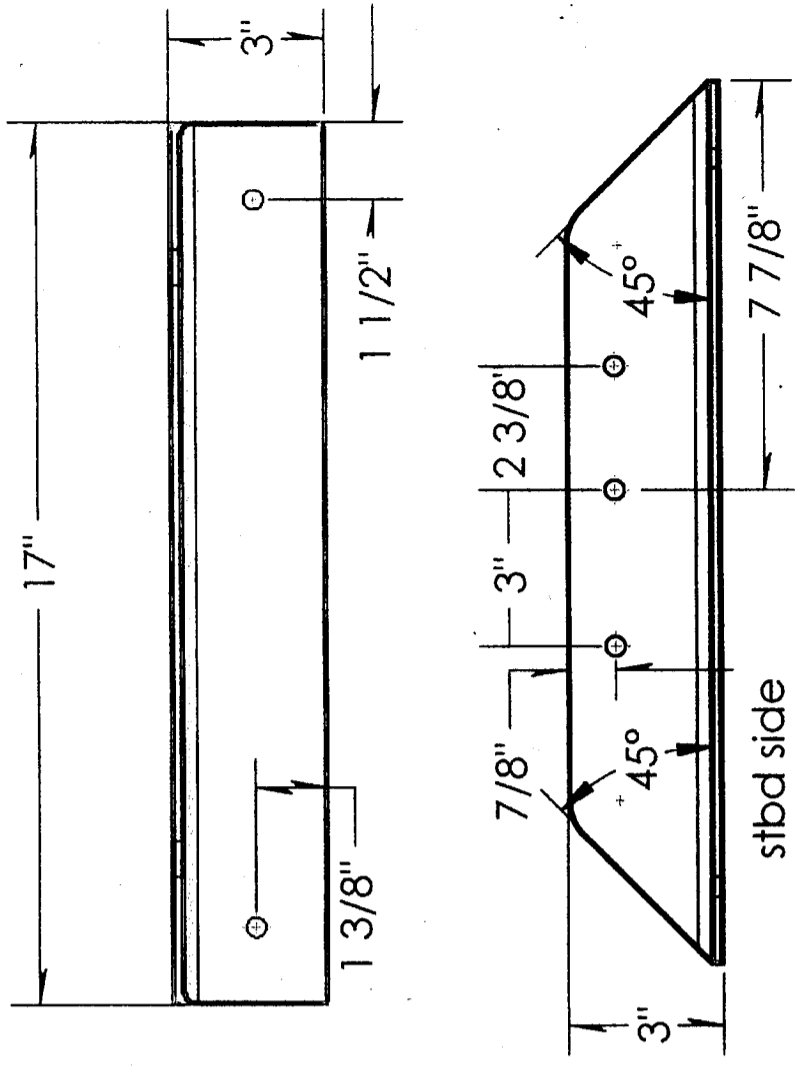

**Forestay Assembly  
Port & Stbd pcs  
1 set/boat**

1/4" S.S.

**U-Brackets**

5 3/8" holes  
each side

1/8" SS

**Rudder  
Skeleton  
1" S.S. shaft**

I.O.D. parts

**C.W. HOOD**