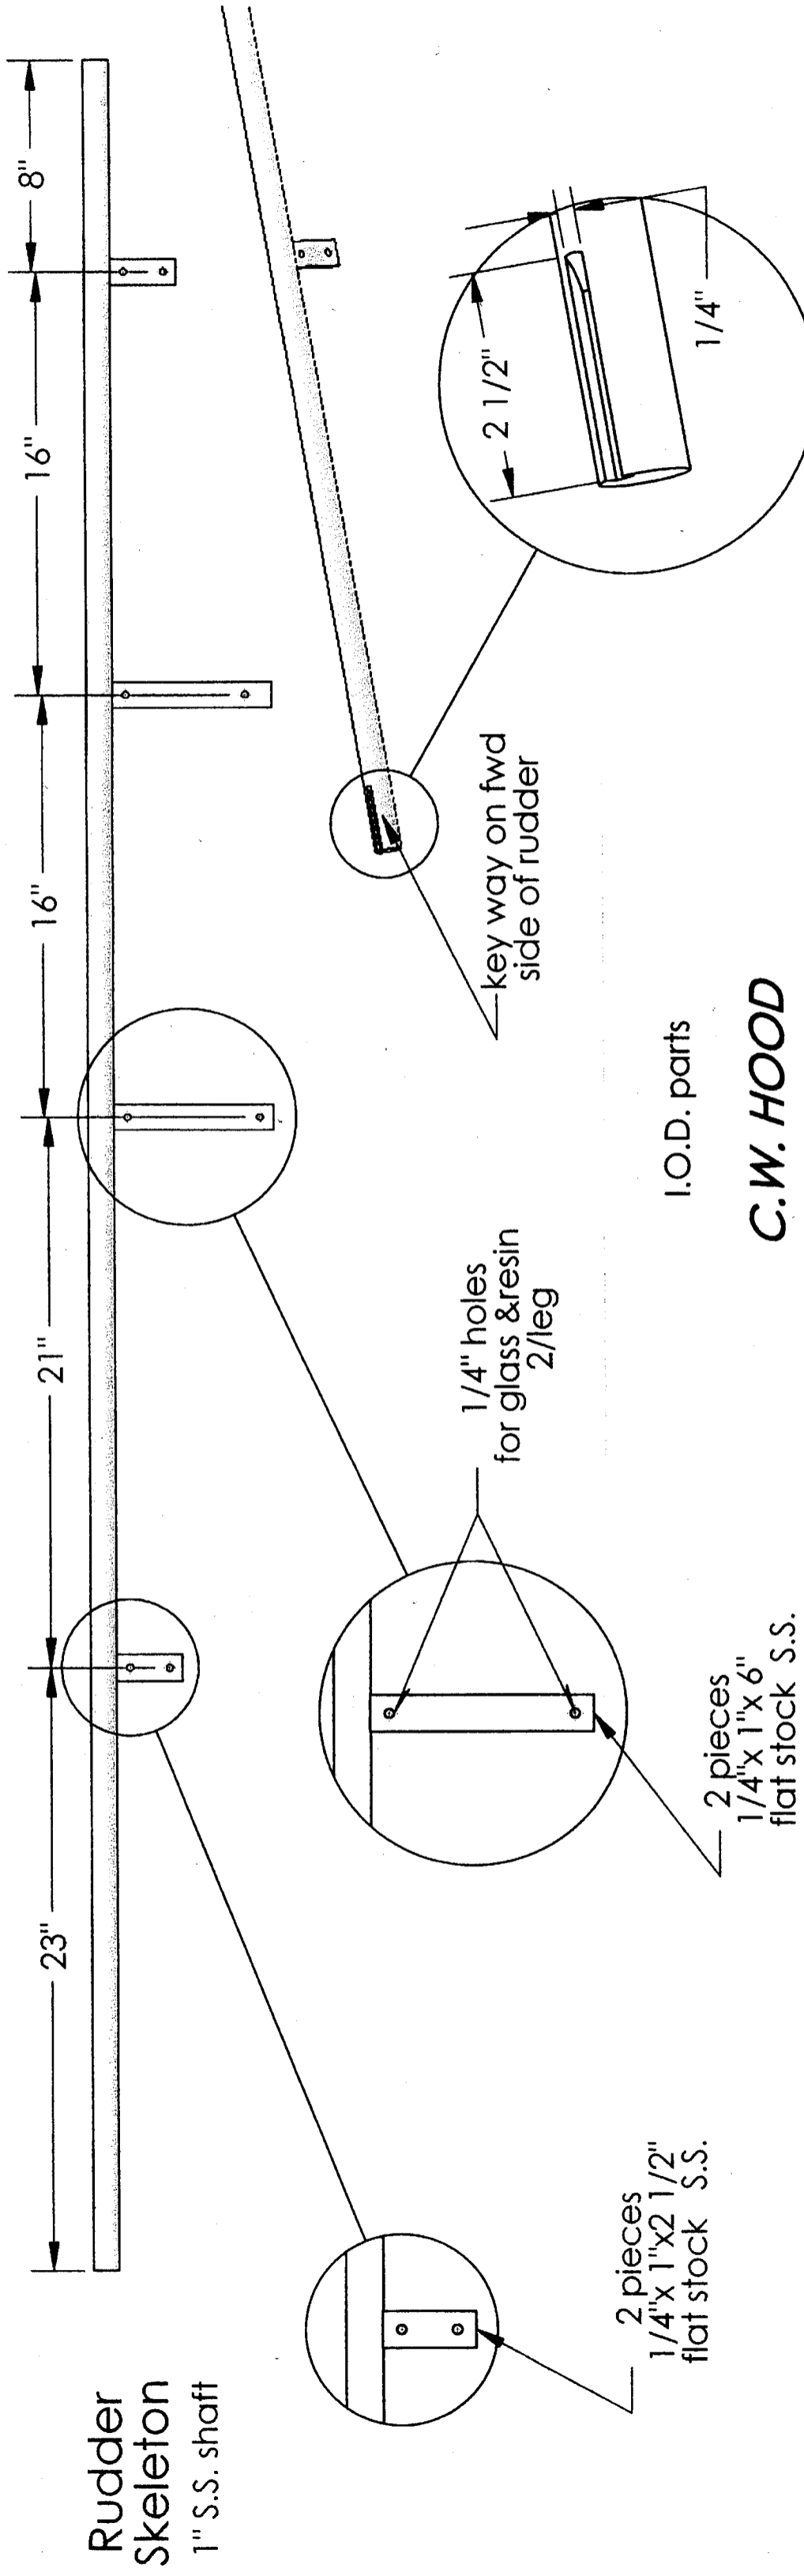

**Forestay Assembly  
Port & Stbd pcs  
1 set/boat**

1/4" S.S.

**U-Brackets**

5 3/8" holes  
each side

1/8" SS

**Rudder  
Skeleton  
1" S.S. shaft**

I.O.D. parts

**C.W. HOOD**